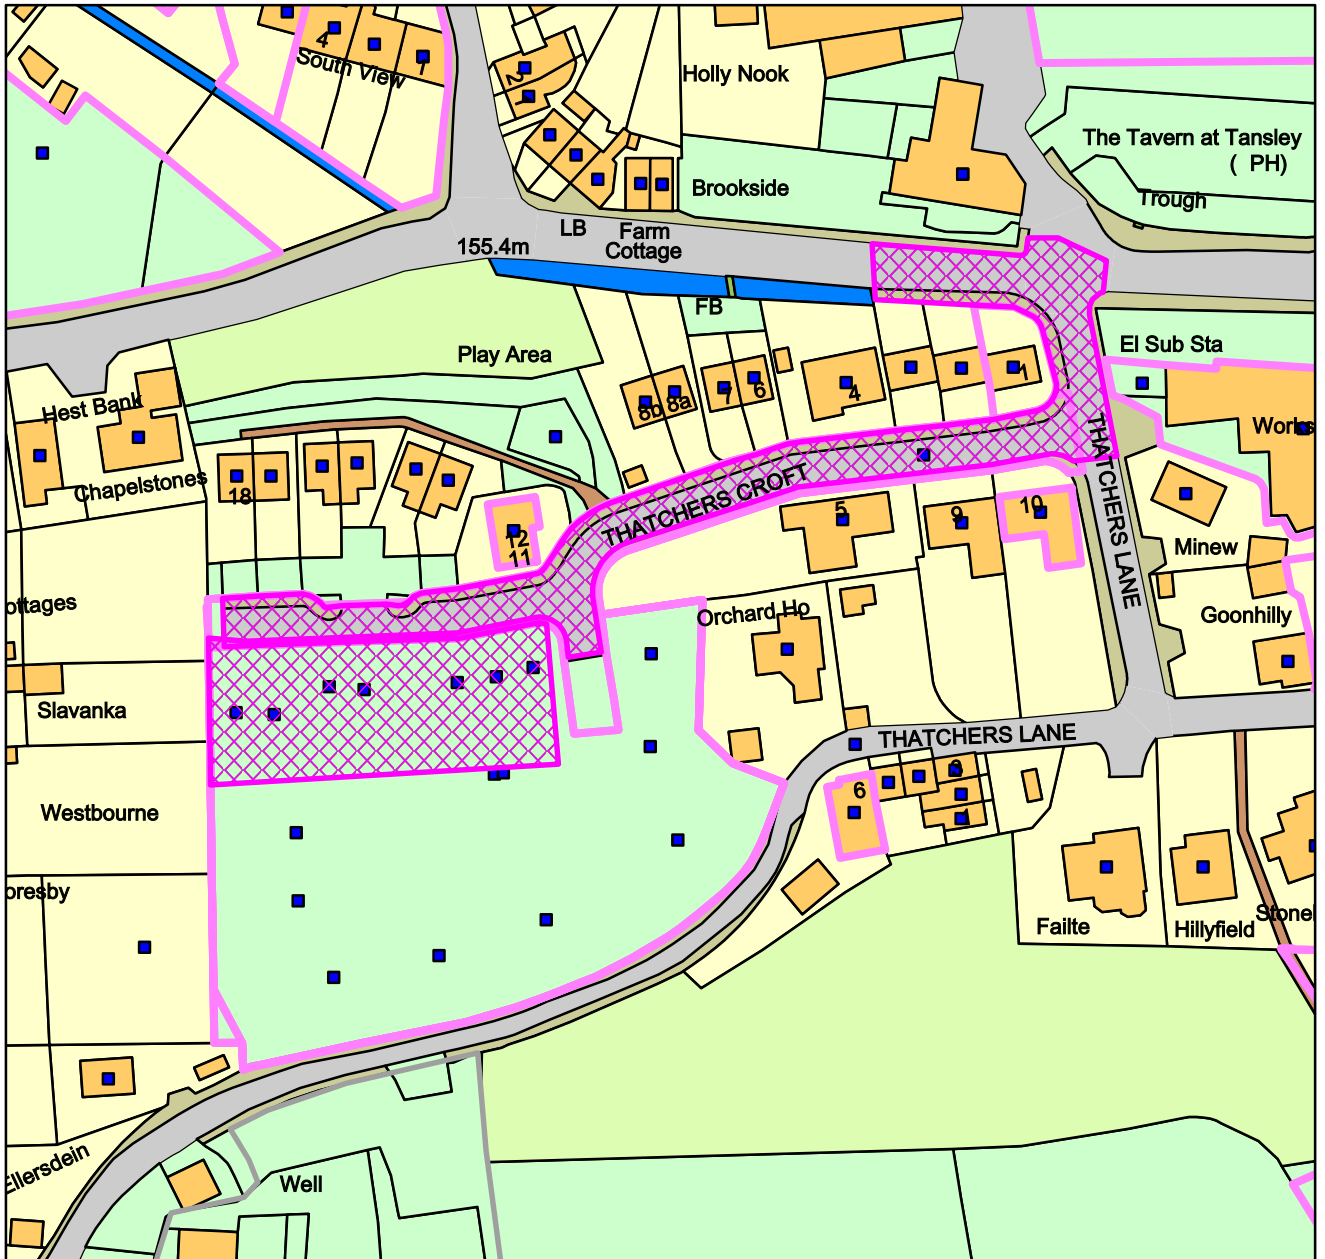

23/00768/FUL

Land off Thatchers Croft, Thatchers Lane, Tansley, Derbyshire

Derbyshire Dales DC

1:1,250

Date: 01/11/2023

100019785

Crown Copyright and database rights (2018) Ordnance Survey (100019785)
Derbyshire Dales District Council,
Town Hall, Bank Road, Matlock, Derbyshire DE4 3NN.
Telephone: (01629) 761100.
website : www.derbyshiredales.gov.uk